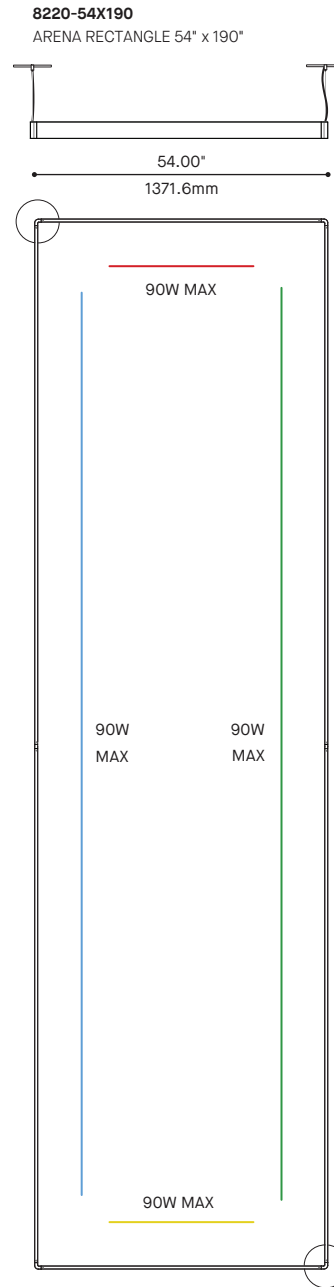

8210-96
ARENA STRAIGHT 96"

8210-158
ARENA STRAIGHT 158.78"

8210-190
ARENA STRAIGHT 190.39"

8210-284
ARENA STRAIGHT 284.7"

8210-380
ARENA STRAIGHT 379.6"

ARENA SQUARE & RECTANGLE 8220

PROJECT PROJÉT
SPEC TYPE
NOTES

8220-380X380
ARENA SQUARE 380" x 380"

8220-190X190
ARENA SQUARE 190" x 190"

ARENA RECTANGLE 8220 1/2

CONFIGURATIONS

ARENA RECTANGLE 8220 2/2

CONFIGURATIONS

8220-96X380
ARENA SQUARE 96" x 380"

8220-54X380
ARENA RECTANGLE 54" x 380"