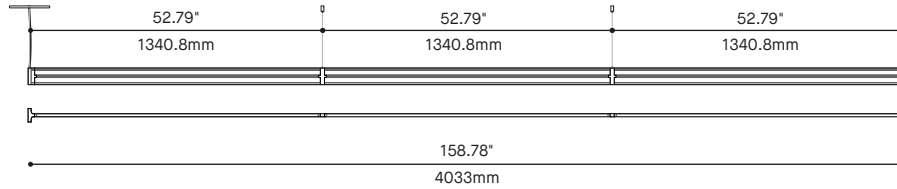

* FOR CHICAGO PLENUM INSTALLATION, PLEASE CONTACT YOUR EUREKA REPRESENTATIVE

SPECIFICATION

ARENA STRAIGHT 8210

CONFIGURATIONS

8210-36
ARENA STRAIGHT 36"

8210-54
ARENA STRAIGHT 54"

8210-70
ARENA STRAIGHT 70.4"

8210-96
ARENA STRAIGHT 96"

8210-158
ARENA STRAIGHT 158.78"

8210-190
ARENA STRAIGHT 190.39"

8210-284
ARENA STRAIGHT 284.7"

8210-380
ARENA STRAIGHT 379.6"

ARENA SQUARE & RECTANGLE 8220

PROJECT PROJÉT
SPEC TYPE
NOTES