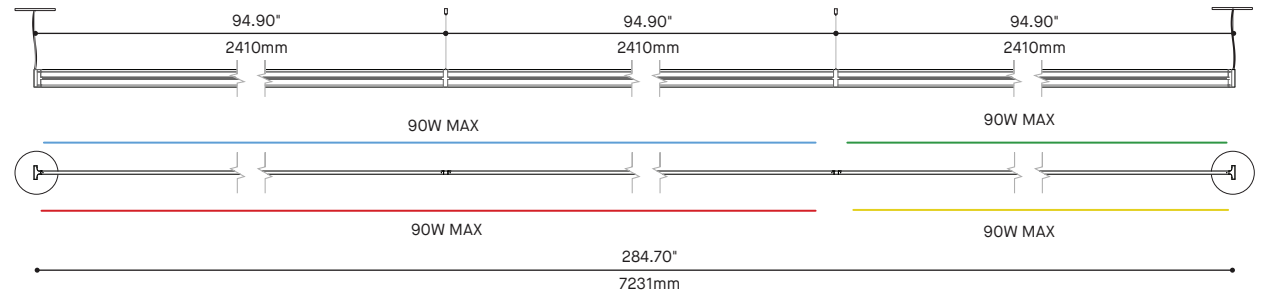

* FOR CHICAGO PLENUM INSTALLATION, PLEASE CONTACT YOUR EUREKA REPRESENTATIVE

SPECIFICATION

ARENA STRAIGHT 8210

CONFIGURATIONS

8210-36
ARENA STRAIGHT 36"

8210-54
ARENA STRAIGHT 54"

8210-70
ARENA STRAIGHT 70.4"

8210-96
ARENA STRAIGHT 96"

8210-158
ARENA STRAIGHT 158.78"

8210-190
ARENA STRAIGHT 190.39"

8210-284
ARENA STRAIGHT 284.7"

8210-380
ARENA STRAIGHT 379.6"

ARENA SQUARE & RECTANGLE 8220

PROJECT PROJÉT
SPEC TYPE
NOTES