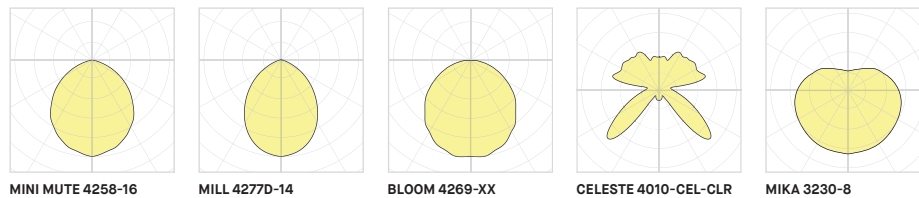

PRODUCT SPECIFICATIONS

SCOUT 4048/4049-XX MINI MUTE 4258-16 MILL 4277D-14 BLOOM 4269-XX CELESTE 4010-CEL1 MIKA 3230-8

PERFORMANCE						
SYSTEM WATTAGE	8 W DC	11 W DC	8 W DC	8 W DC	4 W DC	8 W DC
DELIVERED LUMENS (4000K)	855 LM	707 LM	593 LM	605 TO 797 LM	145 LM	806 LM
EFFICACY	111 LM/W	64.8 LM/W	77 LM/W	78.5 TO 103.5 LM/W	34 LM/W	104.5 LM/W
OTHER INFORMATION						
WEIGHT	MAX 6.05 LBS / 2.65 KG	5.83 LBS / 2.65 KG	11.3 LBS / 4.9 KG	MAX 9.75 LBS / 4.43KG	2.2 LBS / 1 KG	2.2 LBS / 1 KG
L70 (LUMEN MAINTENANCE)	63,000 HRS	60,000 HRS	63,600 HRS	55,000 HRS	60,000 HRS	55,000 HRS
WELL & LEED STANDARD REQUIREMENTS (SEE SPECIFIC PRODUCT SPEC SHEET)						

EFFICACY MULTIPLIERS

CRI	CCT	FACTOR
80+	4000K	1.00
80+	3500K	0.98
80+	3000K	0.94
80+	2700K	0.91
90+	4000K	0.88
90+	3500K	0.85
90+	3000K	0.81
90+	2700K	0.77

LIGHT DISTRIBUTIONAV

TECHNICAL DATA

ARENA - ADAPTATEUR TAA / TAB