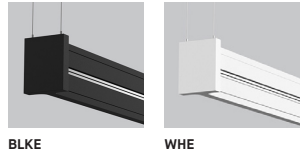

WHE

FINISH FINI

BLKE