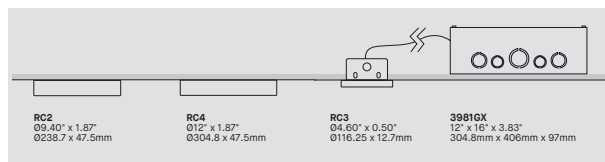

MOUNTING OPTION OPTION DE MONTAGE

RC2
09.40" x 1.87"
0238.7 x 47.5mm

RC4
012" x 1.87"
0304.8 x 47.5mm

RC3
04.60" x 0.50"
0116.25 x 12.7mm

3981GX
12" x 10" x 3.83"
304.8mm x 406mm x 97mm

ORDERING SPECIFICATION SPÉCIFICATION DE COMMANDE

CODE

STANDARD MODEL MODÈLE STANDARD

8210-36	ARENA STRAIGHT 36"
8210-54	ARENA STRAIGHT 54"
8210-70	ARENA STRAIGHT 70" (2 SECTIONS CONNECTED WITH 1 JOINER)
8210-96	ARENA STRAIGHT 96"
8210-158	ARENA STRAIGHT 158" (3 SECTIONS CONNECTED WITH 2 JOINERS)
8210-190	ARENA STRAIGHT 190" (2 SECTIONS CONNECTED WITH 1 JOINER)
8210-285	ARENA STRAIGHT 285" (3 SECTIONS CONNECTED WITH 2 JOINERS)
8210-380	ARENA STRAIGHT 380" (4 SECTIONS CONNECTED WITH 3 JOINERS)

FOR CUSTOM SIZES, PLEASE CONTACT YOUR EUREKA REPRESENTATIVE.

DC LOAD PUISSANCE MAXIMALE DC

90W	1X 90 WATT (AVAILABLE FROM 36" TO 96")
180W	2X 90 WATT (AVAILABLE FROM 36" TO 190")
360W	4X 90 WATT (ONLY AVAILABLE FOR 285" TO 380")

ARENA STRAIGHT 8210	LIGHT SOURCES							ADAPTER TAA
	BEAM 8290	GLOW 8291	AIM 8292	SLICE-SQ 8296-36	SLICE-SQ 8296-54	BALL 8295	CONE 8294	
MAXIMUM DC LOAD 90W, 180W, 360W	8W DC	8W DC	8W DC	8W DC	11W DC	8W DC	11W DC	SEE SPEC SHEET
MAXIMUM TOTAL WEIGHT PER SECTION 25 LBS	0.62 LBS	0.70 LBS	0.61 LBS	2.22 LBS	3.50 LBS	0.48 LBS	0.88 LBS	

VOLTAGE VOLTAGE

120V	120 VOLT
277V	277 VOLT

CONTROL OPTIONS OPTION DE CONTRÔLE

DV	0-10V DIMMING (120V-277V)
NLTAIR2*	NLIGHT AIR CONTROL GEN2 (NOT AVAILABLE WITH MOUNTING OPTION RC3)
NLIGHT*	NLIGHT WIRED CONTROL (NOT AVAILABLE WITH MOUNTING OPTION RC3)

LED DIMMING DRIVER IS STANDARD IN THIS PRODUCT
*NLIGHT INTEGRATION REQUIRES A REMOTE POWER PACK (39NLAA & 39NLWA AS BELOW FOR NLIGHT). REFER TO NLIGHT GUIDE AND INSTALLATION SHEET FOR ALL REQUIREMENTS.

CABLE CÂBLE

AC	AIRCRAFT CABLE & POWER CORD, FIELD ADJUSTABLE

AC

CABLE LENGTH LONGUEUR DE CÂBLE

60	60" AIRCRAFT CABLE (STD LENGTH)
**	CUSTOM AIRCRAFT CABLE LENGTH (PLEASE SPECIFY)

FOR OVERALL LENGTH, PLEASE CONTACT YOUR EUREKA REPRESENTATIVE.

MOUNTING MONTAGE

RC2	ROUND SURFACE SCREWLESS CANOPY 9.4" FOR 90W ONLY (2475I)
RC3	ROUND SURFACE SCREWLESS CANOPY 4.6" FOR REMOTE DRIVER BOX 12"X16" (2471C) (PAIR WITH ACCESSORY 3981GA OR 3981GB)
RC4	ROUND SURFACE SCREWLESS CANOPY 12" FOR 180W OR 360W (2477I)

MOUNTING CABLE OPTION OPTION DE MONTAGE DE CÂBLE

RCC	FLOATING CANOPY - STRAIGHT AIRCRAFT CABLES IF NO OPTION IS SELECTED, A CANOPY AT END OF THE FIXTURE WITH AIRCRAFT CABLES IS STANDARD

CANOPY & GRIPPERS FINISH FINI PAVILLON ET ATTACHES

BLKE	BLACK FINE TEXTURE
WHE	WHITE FINE TEXTURE

POWER CORD FINISH FINI CÂBLE D'ALIMENTATION

BLK	BLACK POWER CORD
WH	WHITE POWER CORD
CLR	CLEAR POWER CORD

FRAME FINISH FINI DU CADRE

BLKE	BLACK FINE TEXTURE
WHE	WHITE FINE TEXTURE

ACCESSORY ACCESSOIRE