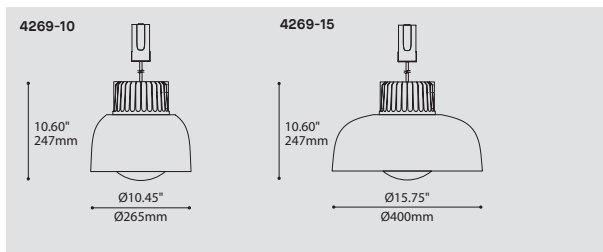

ORDERING SPECIFICATION SPÉCIFICATION DE COMMANDE

CODE

MODEL MODÈLE

4269-10 BLOOM 10"
4269-15 BLOOM 15"

LIGHT SOURCE SOURCE LUMINEUSE

LEDA

LEDA SPECIAL OUTPUT FOR ARENA, 8W
* TOTAL DC LOAD OF INSTALLED LIGHT SOURCES MUST NOT EXCEED 90W OR 180W DEPENDING ON THE SELECTED OPTION