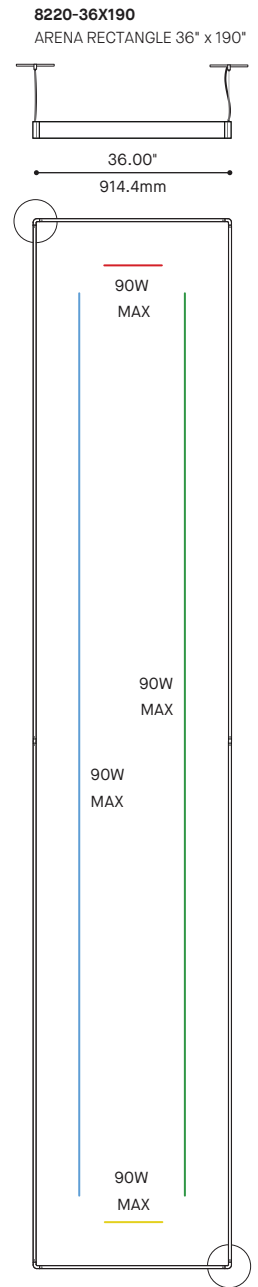

ARENA RECTANGLE 8220 1/2

CONFIGURATIONS