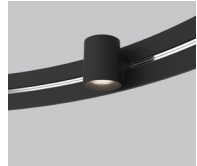

FAMILY FAMILLE

ARENA - BEAM 8290