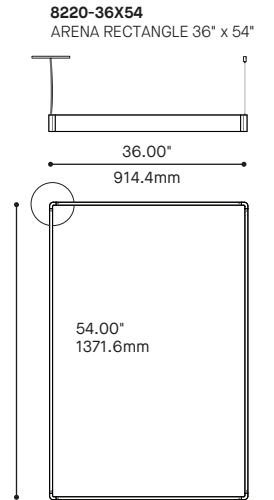

RCC

MOUNTING OPTION OPTION DE MONTAGE

RC2
09.40" x 1.87"
0238.7 x 47.5mm

RC4
012" x 1.87"
0304.8 x 47.5mm

RC3
04.60" x 0.50"
0116.25 x 12.7mm

3981GX
12" x 10" x 3.83"
304.8mm x 406mm x 97mm

ORDERING SPECIFICATION SPÉCIFICATION DE COMMANDE

8210-96
ARENA STRAIGHT 96"

8210-158
ARENA STRAIGHT 158.78"

8210-190
ARENA STRAIGHT 190.39"

8210-284
ARENA STRAIGHT 284.7"

8210-380
ARENA STRAIGHT 379.6"

ARENA SQUARE & RECTANGLE 8220

PROJECT PROJÉT
SPEC TYPE
NOTES

8220-380X380
ARENA SQUARE 380" x 380"

8220-190X190
ARENA SQUARE 190" x 190"

ARENA RECTANGLE 8220 1/2

CONFIGURATIONS

ARENA RECTANGLE 8220 2/2

CONFIGURATIONS

8220-96X380
ARENA SQUARE 96" x 380"

8220-54X380
ARENA RECTANGLE 54" x 380"

8220-36X380
ARENA RECTANGLE 36" x 380"

8220-190X380
ARENA RECTANGLE 190" x 380"