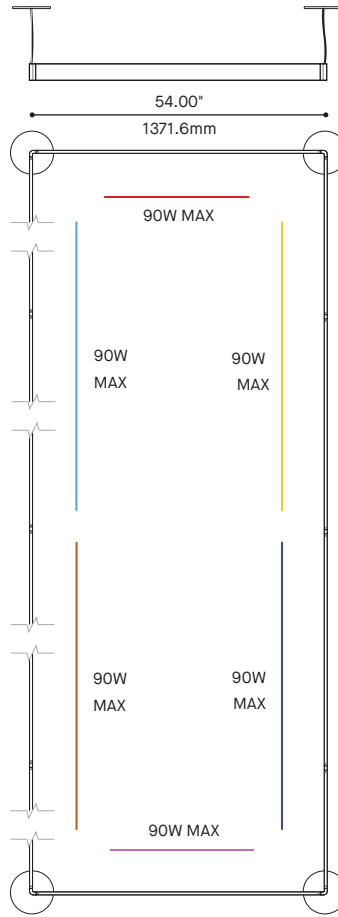

8210-96
ARENA STRAIGHT 96"

8210-158
ARENA STRAIGHT 158.78"

8210-190
ARENA STRAIGHT 190.39"

8210-284
ARENA STRAIGHT 284.7"

8210-380
ARENA STRAIGHT 379.6"

ARENA SQUARE & RECTANGLE 8220

PROJECT PROJÉT
SPEC TYPE
NOTES

8220-380X380
ARENA SQUARE 380" x 380"

8220-190X190
ARENA SQUARE 190" x 190"

ARENA RECTANGLE 8220 1/2

CONFIGURATIONS

ARENA RECTANGLE 8220 2/2

CONFIGURATIONS

8220-96X380
ARENA SQUARE 96" x 380"

8220-54X380
ARENA RECTANGLE 54" x 380"